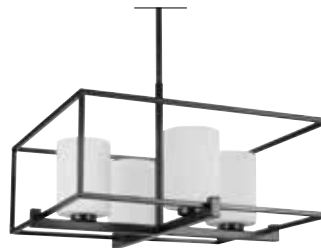

CHADWICK COLLECTION

MATTE BLACK

P350171-031
15-3/8" W. x 5-1/2" H.

P710089-031
5-1/2" W. x 18" H.

P400225-031
40" W. x 8-3/4" H.

P400226-031
21-5/8" W. x 12-7/8" H.

P500274-031
10-1/2" W. x 14-3/4" H.

*All fixtures also available in  Brushed Nickel